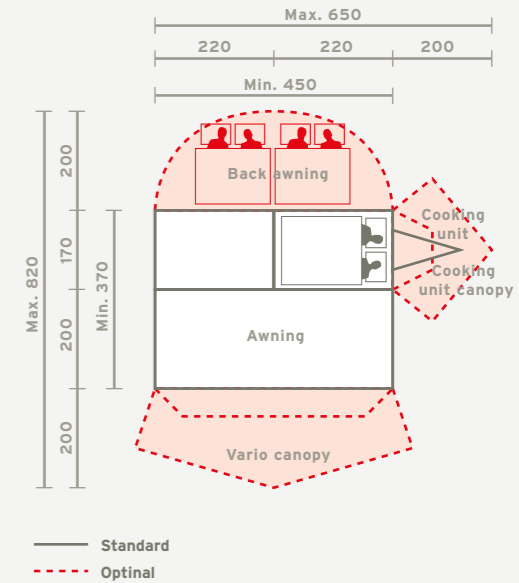

# COMBI-CAMP MODEL Z

1 minute 2 - 8 pers.

Take your Combi-Camp model Z and

- Revisit nature
- Go fishing
- Go hunting
- Go camping
- Take a hike

Create your best encounters with nature without giving up convenience or comfort. The Combi-Camp model Z is made of top of the line materials to keep you warm and dry on your outdoor adventures. Setting up on any terrain without even unhooking it from your car. No need for pegs, dry feet at all times.

### COMBI-CAMP MODEL Z

Number of beds	2 - 8
Tare weight	350 kg
Max. permitted mass	750 kg / 1000 kg
Dimensions including towbar	373 x 169 x 115
Dimension including towbar OR	361 x 177 x 126
Luggage space	195 x 120 x 30 - 10
Luggage contents	1000 L
Dimensions cooking unit	90 x 75 x 42
Tyre dimensions cross road	195/65 R14
Tyre dimensions off road	215/65 R15
Dimensions bed	150 x 210 x 10